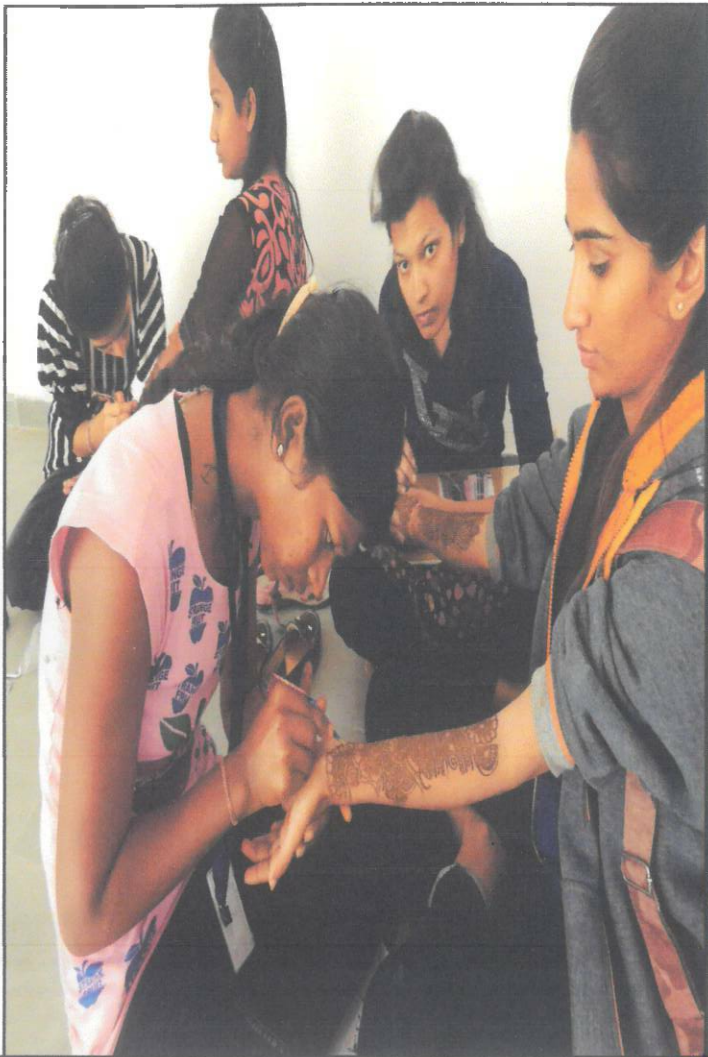

B.K.M. SCIENCE COLLEGE
KALSAD
GUJARAT
INDIA